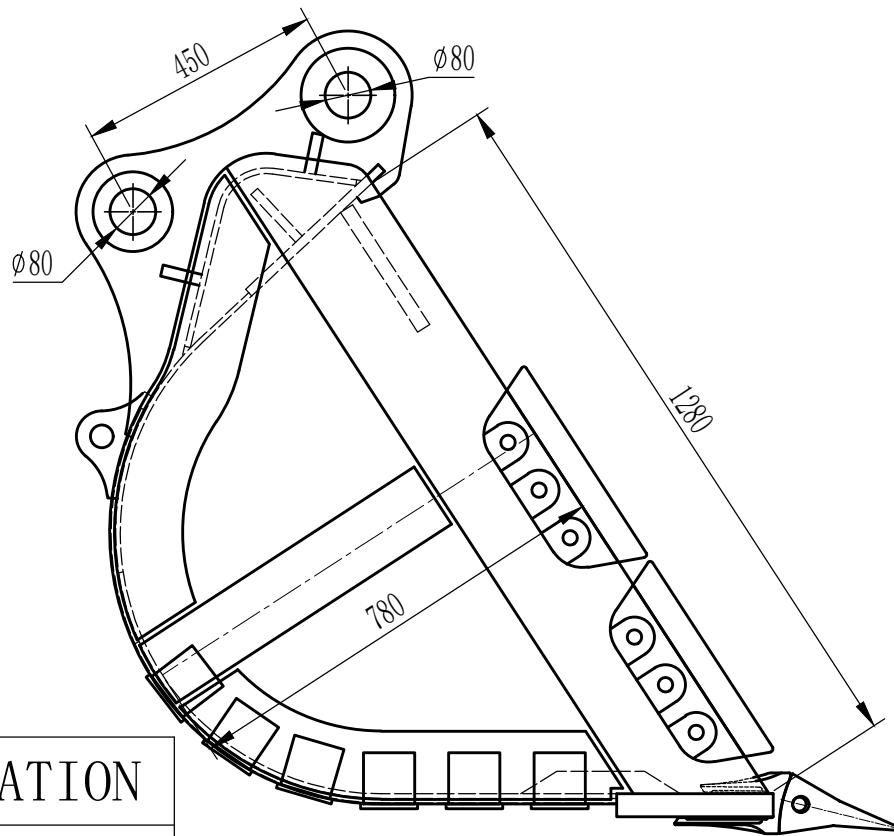

# Heavy duty Bucket for CAT320

## SPECIFICATION

Length	1280		
Width	1200		
Depth	780	Package size	
Weight	1150kg	Length	1500
Material	Q355B	Width	1300
Capacity	1.2m <sup>3</sup>	Height	1450

  
**T O R O**  
 C R A N E S

CAT320 - 1,2 m<sup>3</sup>