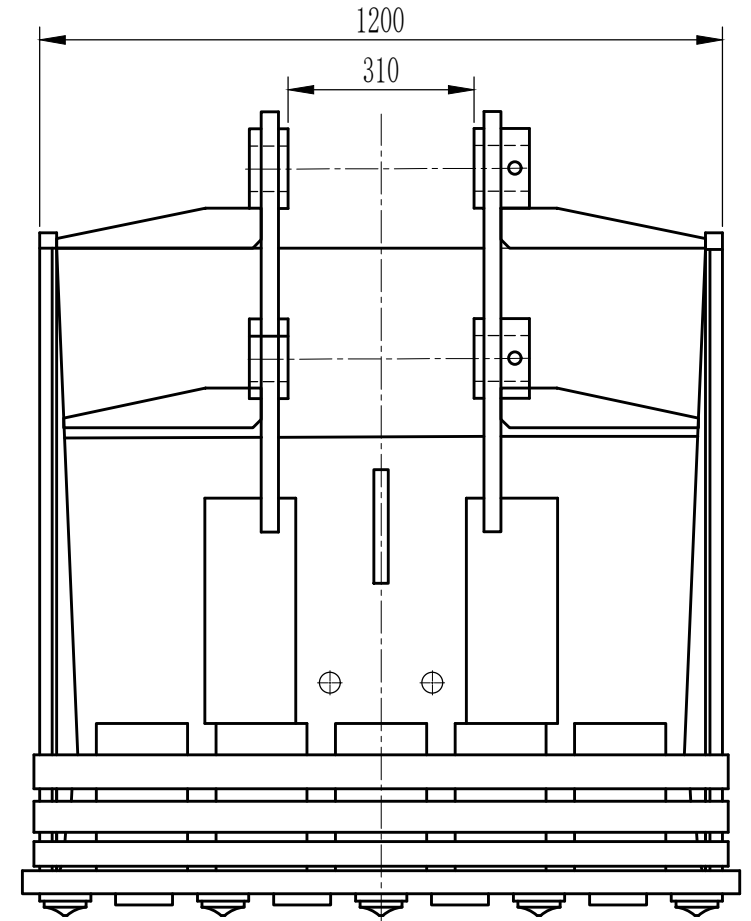

# Heavy duty Bucket for CAT320

## SPECIFICATION

Length	1280		
Width	1200		
Depth	780	Package size	
Weight	1150kg	Length	1500
Material	Q355B	Width	1300
Capacity	1.2m <sup>3</sup>	Height	1450

  
**T O R O**  
 C R A N E S

CAT320 - 1,2 m<sup>3</sup>