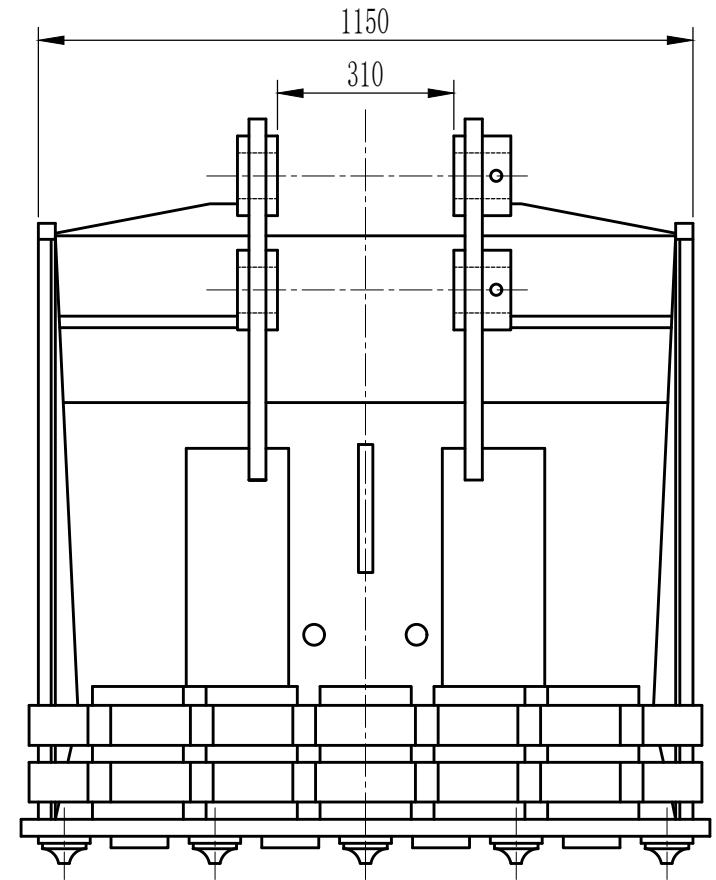

Heavy duty Bucket for CAT320

SPECIFICATION

Length	1180		
Width	1150		
Depth	760	Package size	
Weight	1000kg	Length	1500
Material	Q355B	Width	1250
Capacity	1.0m ³	Height	1350

T O R O
 C R A N E S

CAT320 - 1,0 m³