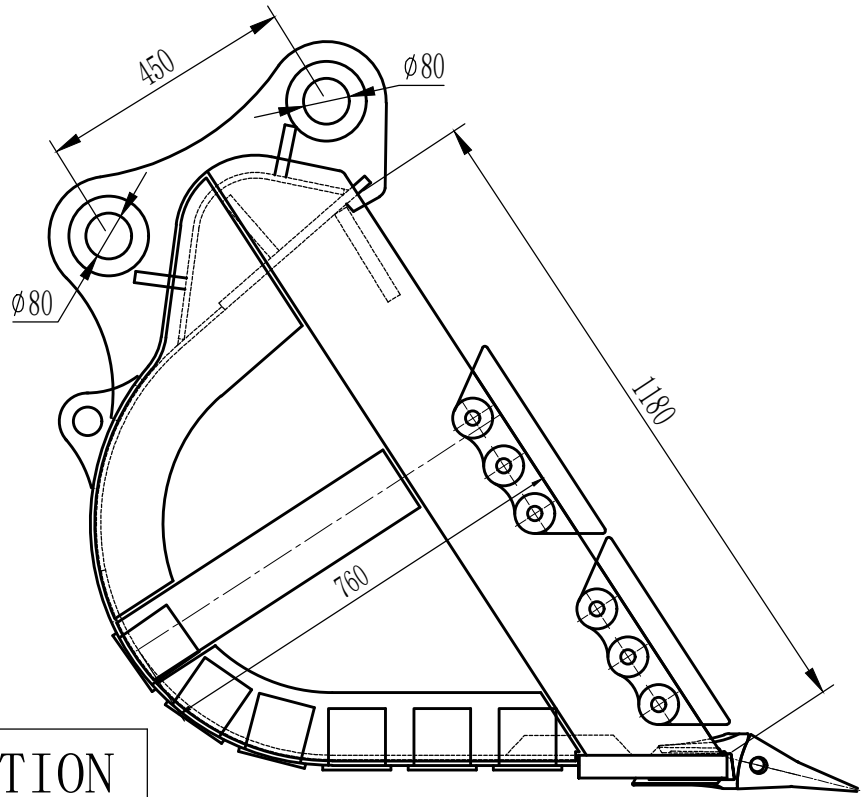

Heavy duty Bucket for CAT320

SPECIFICATION

Length	1180		
Width	1150		
Depth	760	Package size	
Weight	1000kg	Length	1500
Material	Q355B	Width	1250
Capacity	1.0m ³	Height	1350

T O R O
 C R A N E S

CAT320 - 1,0 m³